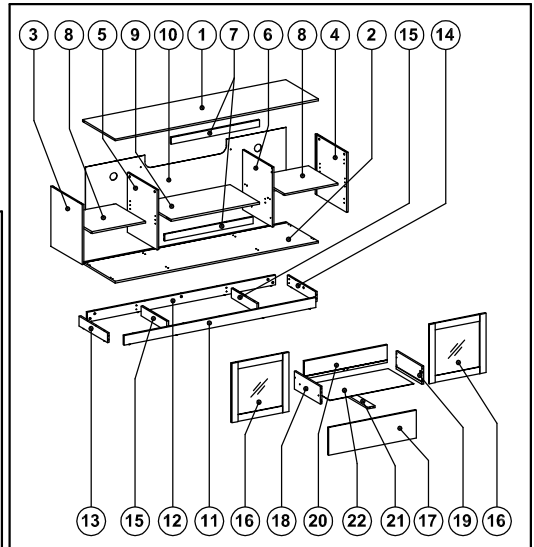

OLB1800SOB

The cabinet top supports up to 55 kg (121 lbs.)

PRODUCT CARE: Care for your furniture by cleaning with glass cleaner and a disposable paper towel, do NOT use abrasive chemical products to clean your AVS furniture

CAUTION: Do not use this product for any purpose not explicitly specified by AVS. Improper installation may cause property damage or personal injury. If you do not understand these directions, or have doubts about the safety of the installation, contact AVS Customer Service or call a qualified contractor. AVS is not responsible for damage or injury caused by incorrect mounting, assembly, or use.

WARNING! This product contains small items that could be a choking hazard if swallowed. Keep these items away from young children!

AV Supply Group (AVS) intends to make this manual accurate and complete. However, AVS makes no claim that the information contained herein covers all details, conditions, or variations. Nor does it provide for every possible contingency in connection with the installation or use of this product. The information contained in this document is subject to change without notice or obligation of any kind. AVS makes no representation of warranty, expressed or implied, regarding the information contained herein. AVS assumes no responsibility for accuracy, completeness or sufficiency of the information contained in this document.