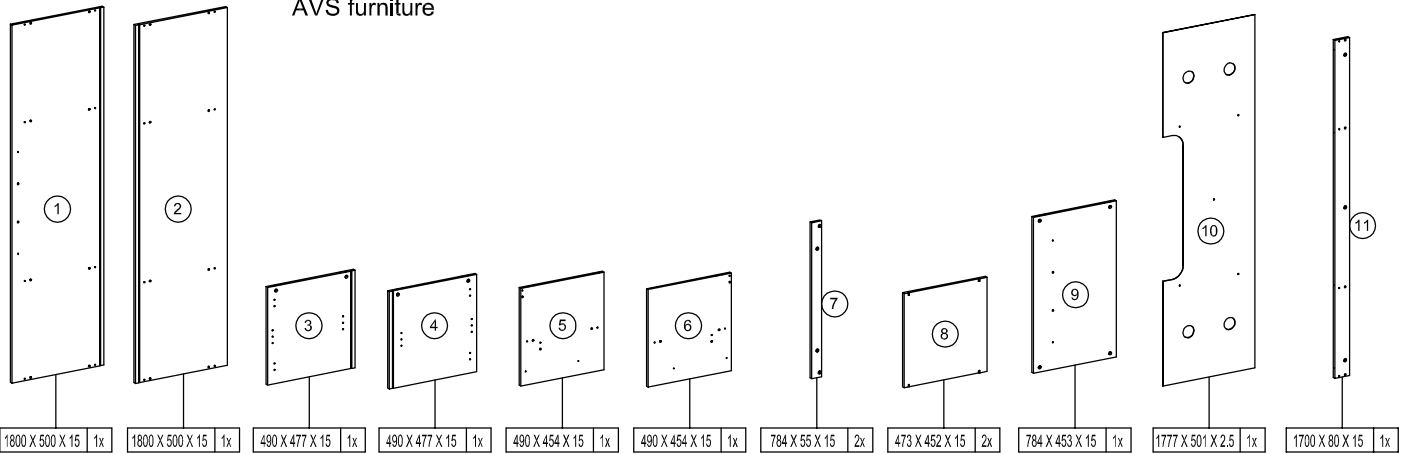

PRODUCT CARE: Care for your furniture by cleaning with glass cleaner and a disposable paper towel, do NOT use abrasive chemical products to clean your AVS furniture