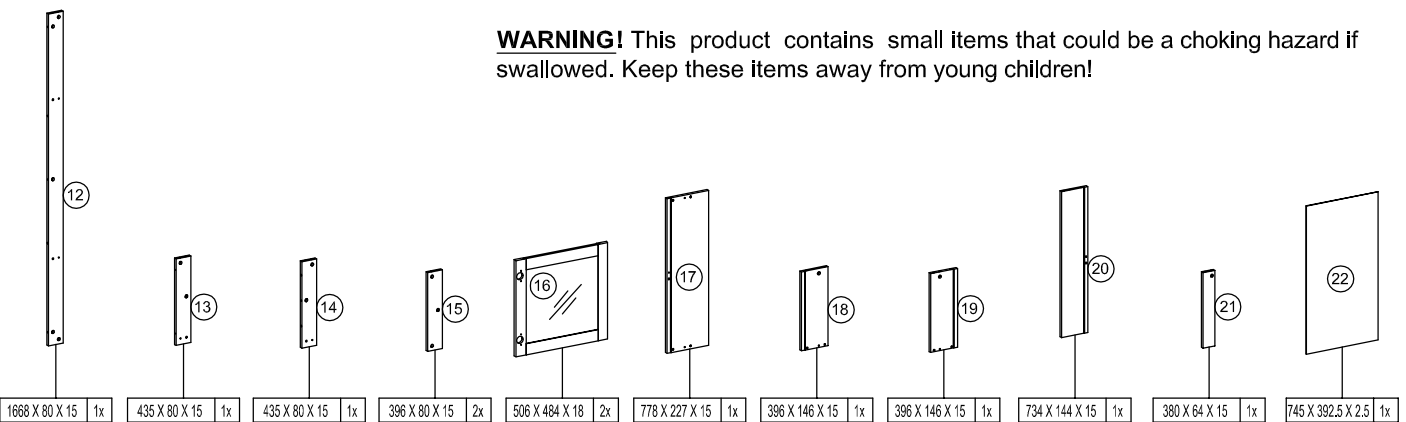

CAUTION: Do not use this product for any purpose not explicitly specified by AVS. Improper installation may cause property damage or personal injury. If you do not understand these directions, or have doubts about the safety of the installation, contact AVS Customer Service or call a qualified contractor. AVS is not responsible for damage or injury caused by incorrect mounting, assembly, or use.

WARNING! This product contains small items that could be a choking hazard if swallowed. Keep these items away from young children!